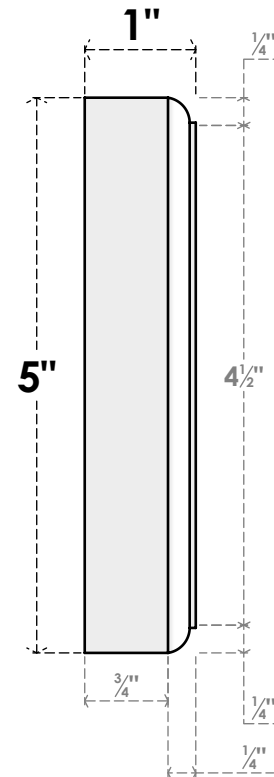

ROSP050X050X100SDG08

5"W X 5"H X 1"P STANDARD SEDGWICK STAR ROSETTE WITH ROUNDED EDGE, ARCHITECTURAL GRADE PVC

FRONT

SIDE

EKENA MILLWORK
2300 WEST MAIN ST.
CLARKSVILLE, TX 75426
TOLL FREE: 866-607-0453
WWW.EKENAMILLWORK.COM

NOTES

1. INSTALLATION TO BE COMPLETED IN ACCORDANCE WITH MANUFACTURER'S SPECIFICATIONS.
2. DRAWING MAY NOT BE TO SCALE
3. THIS DRAWING IS INTENDED FOR DESIGN AND PLANNING PURPOSES ONLY.
4. ALL INFORMATION CONTAINED HEREIN WAS CURRENT AT THE TIME OF DEVELOPMENT BUT MUST BE REVIEWED AND APPROVED BY THE PRODUCT MANUFACTURER TO BE CONSIDERED ACCURATE.
5. ARCHITECTURAL GRADE PVC PRODUCTS ARE MADE FROM EXPANDED CELLULAR PVC AND COME NATURALLY WHITE BUT MAY BE PAINTED