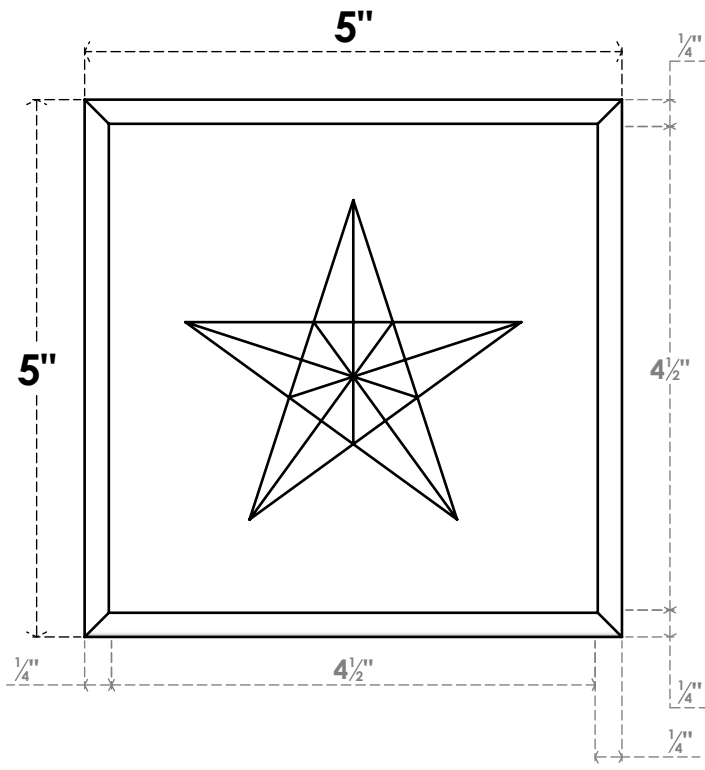

ROSP050X050X100SDG08

5"W X 5"H X 1"P STANDARD SEDGWICK STAR ROSETTE WITH ROUNDED EDGE, ARCHITECTURAL GRADE PVC

FRONT

SIDE

EKENA MILLWORK
2300 WEST MAIN ST.
CLARKSVILLE, TX 75426
TOLL FREE: 866-607-0453
WWW.EKENAMILLWORK.COM